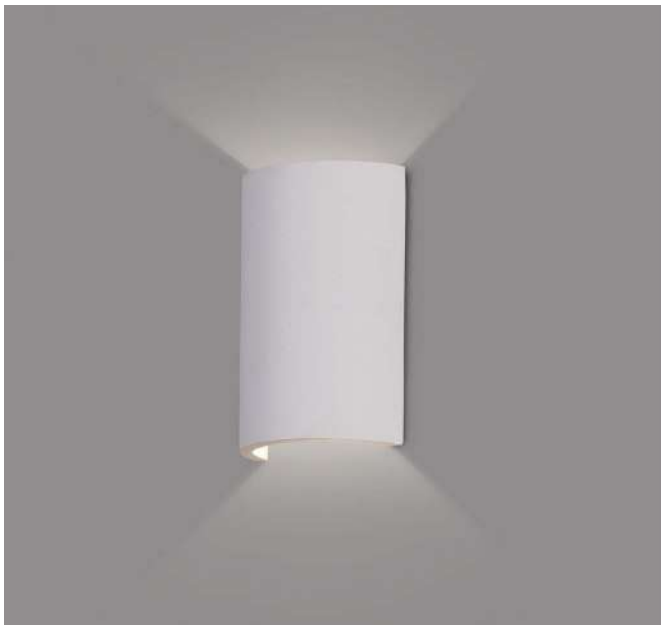

Cement/Glass-Cemento/Cristal

SIZE	FINISH	LAMP	ON-OFF	CLASS	IP		
	●	1xE14 LED	A36841N		-		✓

● Anthracite cement - Cemento antracita