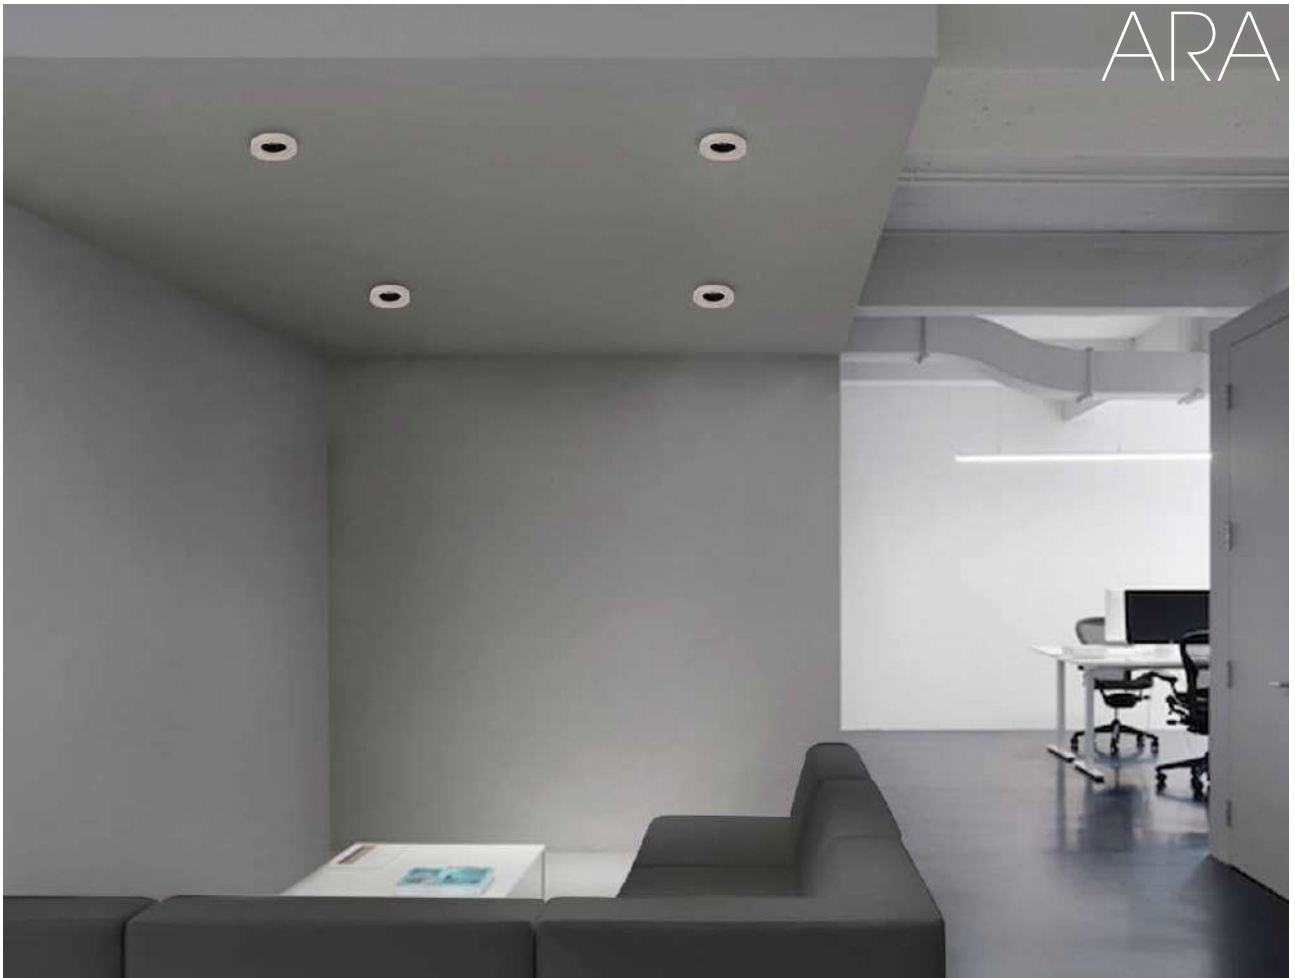

ARA

ARA RECESSED

Plaster-Escayola	Cement-Cemento						
SIZE	FINISH	LAMP	ON-OFF	CLASS	IP		
	○	1xGU10 LED	P37501B		-		Ø90
	●	1xGU10 LED	P37501BE		-		Ø90

○ White - Blanco   ● Beige - Beige