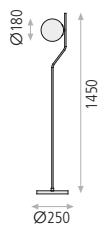

● 1xE27 LED **H816310** □ -

● Antique gold/Opal - Oro viejo/Opal