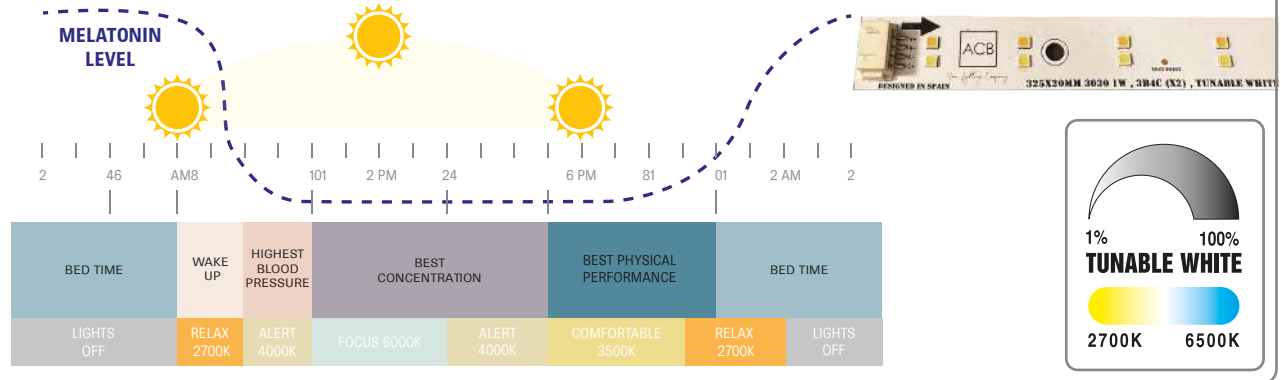

ISIA TUNABLE WHITE

Estudios sobre los ciclos circadianos demuestran que los cambios de temperatura de la luz natural desde el amanecer hasta el anochecer, influyen sobre el bienestar de las personas. Conseguir reproducir los mismos tonos de luz en entornos cerrados, como oficinas, hospitales y aeropuertos, puede ser beneficioso para las personas. Nuestras PCB Tunable White junto con sus controladores permiten la mezcla de luz cálida y luz fría, permitiendo reproducir todas las temperaturas desde 2700K hasta 6500K.

Studies on circadian cycles that affect natural light temperature changes from dawn to dusk influence people's well-being, getting to reproduce the same light tones in closed environments, such as offices, hospitals and airports, can be beneficial for people. Our Tunable White PCB together with its controllers allow the mixing of warm light and cold light, can reproduce all temperatures from 2700K to 6500K.

CONTROL OPTIONS · OPCIÓN DE CONTROL

1 RF REMOTE CONTROL
RF MANDO

2 WiFi 2.4GHz, SUITABLE FOR APP AND CONTROL VOICE (ALEXA & GOOGLE HOME)
WiFi 2.4GHz COMPATIBLE CON APP Y CONTROL POR VOZ (ALEXA & GOOGLE HOME)

3 CASAMBI
(BLUETOOTH)

CASAMBI

Metal/Acrylic-Metal/Acrílico

SIZE	FINISH	WATT	LUM	(1) REMOTE CONTROL	(2) APP/VOICE	(3) CASAMBI
400mm 	○	40W	3660	P345343BTWRC	N/A	P345343BTWCA
	●	40W	3660	P345343NTWRC	N/A	P345343NTWCA
	●	40W	3660	P345343OTTWRC	N/A	P345343OTTWCA
600mm 	○	55W	5250	P345363BTWRC	P345363BTWAP	P345363BTWCA
	●	55W	5250	P345363NTWRC	P345363NTWAP	P345363NTWCA
	●	55W	5250	P345363OTTWRC	P345363OTTWAP	P345363OTTWCA
800mm 	○	88W	8440	P345383BTWRC	P345383BTWAP	P345383BTWCA
	●	88W	8440	P345383NTWRC	P345383NTWAP	P345383NTWCA
	●	88W	8440	P345383OTTWRC	P345383OTTWAP	P345383OTTWCA
1000mm 	○	150W	12300	P345393BTWRC	P345393BTWAP	P345393BTWCA
	●	150W	12300	P345393NTWRC	P345393NTWAP	P345393NTWCA
	●	150W	12300	P345393OTTWRC	P345393OTTWAP	P345393OTTWCA

○ Textured White/Opal - Blanco texturado/Opal ● Textured Black/Opal - Negro texturado/Opal ● Technical Gold/Opal - Oro técnico/Opal