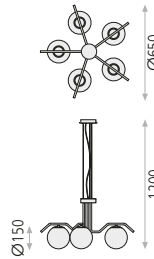

● 5xE27 **C816350** ⊕ -

PENDANT LAMP/COLGANTE	FINISH	LAMP	ON-OFF	CLASS	IP