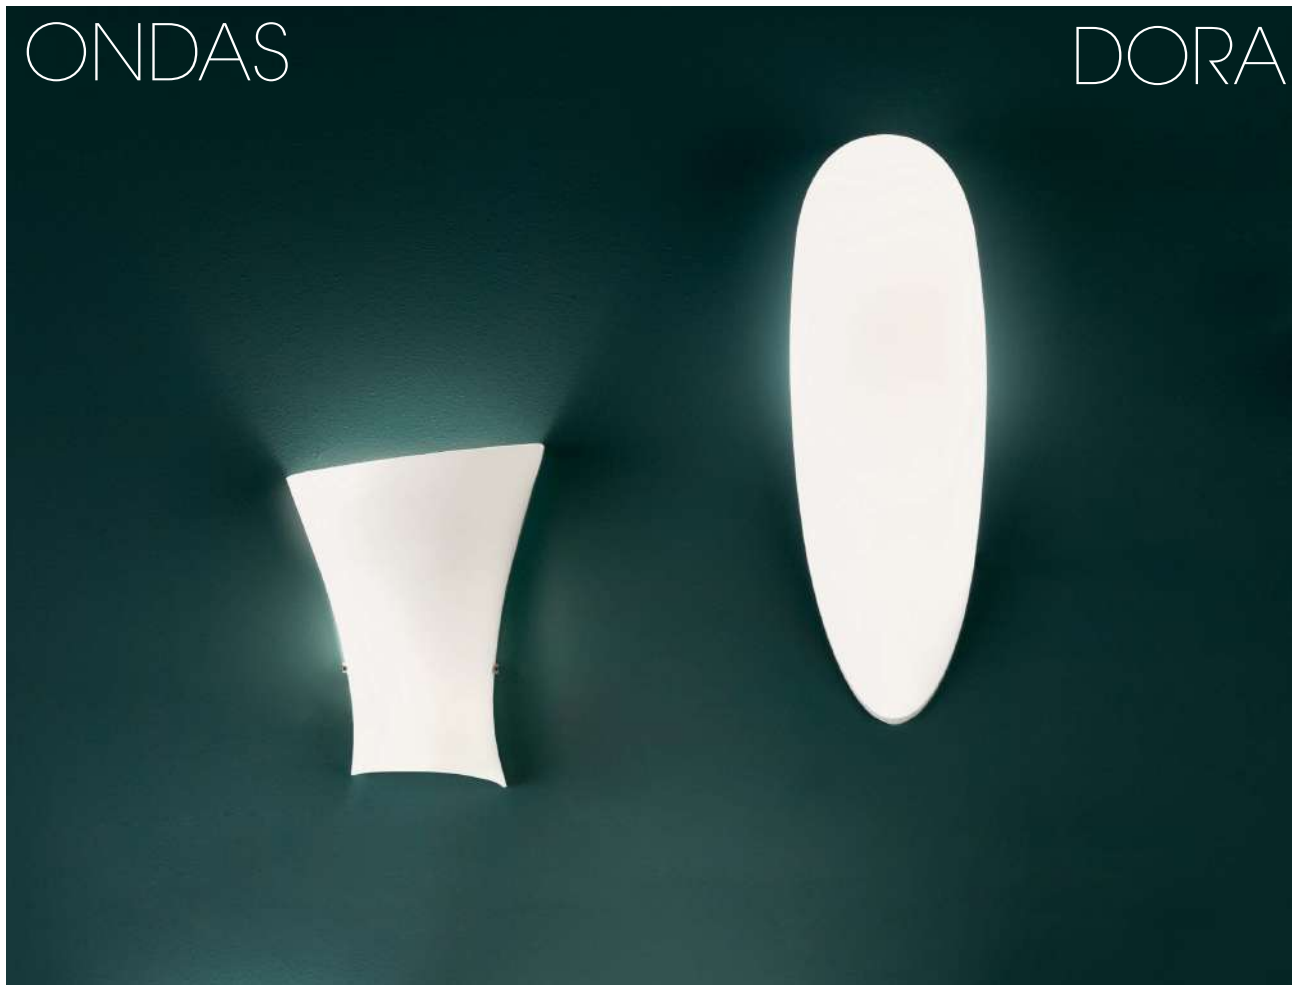

# PERLA

Double layer glass/Metal-Cristal doble capa/Metal

SIZE	FINISH	LAMP	ON-OFF	CLASS	IP	
	●	2xE27 LED	<b>A302010P</b>	⊕	-	
	●	2xE27 LED	<b>A302010T</b>	⊕	-	

● Opal/Chrome - Opal/Cromo

● Opal/Technical gold-Opal/Oro técnico