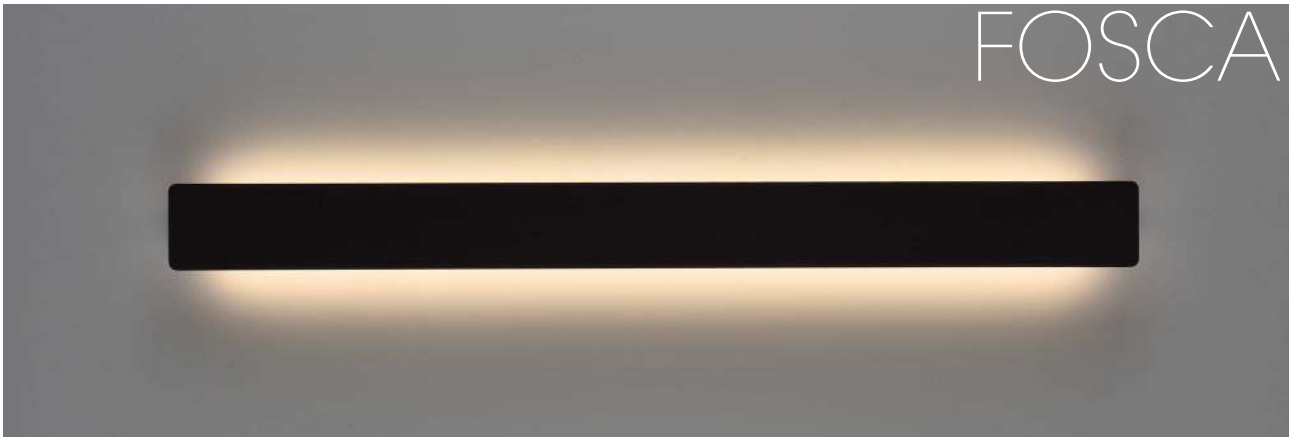

FOSCA

Metal/Acrylic - Metal/Acrílico

SIZE	FINISH	LAMP	WATT	LUM	CRI	K	ON-OFF	CLASS	IP	
	●	LED	30W	1700	>80	3000	A38330N		-	
	○	LED	30W	1700	>80	3000	A38330B		-	
	●	LED	30W	1700	>80	3000	A38330O		-	

● Textured black - NegroTexturado

○ Textured White - BlancoTexturado

● Technical Gold - Oro Técnico