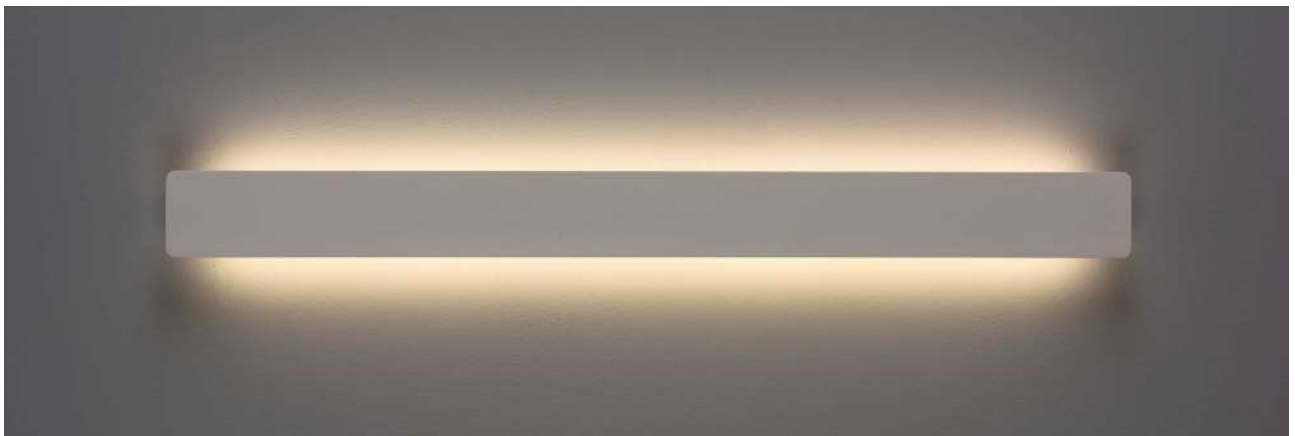

FOSCA

Metal/Acrylic - Metal/Acrílico

SIZE	FINISH	LAMP	WATT	LUM	CRI	K	ON-OFF	CLASS	IP	
	●	LED	30W	1700	>80	3000	A38330N		-	
	○	LED	30W	1700	>80	3000	A38330B		-	
	●	LED	30W	1700	>80	3000	A38330O		-	

● Textured black - NegroTexturado

○ Textured White - BlancoTexturado

● Technical Gold - Oro Técnico