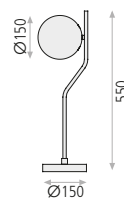

Metal/Glass-Metal/Cristal

WALL LAMP/APLIQUE	FINISH	LAMP	ON-OFF	CLASS	IP	

● 1xE27 LED **A816320** □ 44

PENDANT LAMP/COLGANTE	FINISH	LAMP	ON-OFF	CLASS	IP	

● 1xE27 LED **C816310** ⊕ -

PENDANT LAMP/COLGANTE	FINISH	LAMP	ON-OFF	CLASS	IP	

● 5xE27 **C816350** ⊕ -

PENDANT LAMP/COLGANTE	FINISH	LAMP	ON-OFF	CLASS	IP	

● 4xE27 LED **C816340** ⊕ -

TABLE LAMP/SOBREMESA	FINISH	LAMP	ON-OFF	CLASS	IP	

● 1xE27 LED **S816310** □ -

FLOOR LAMP/PIE	FINISH	LAMP	ON-OFF	CLASS	IP	

● 1xE27 LED **H816310** □ -

● Antique gold/Opal - Oro viejo/Opal