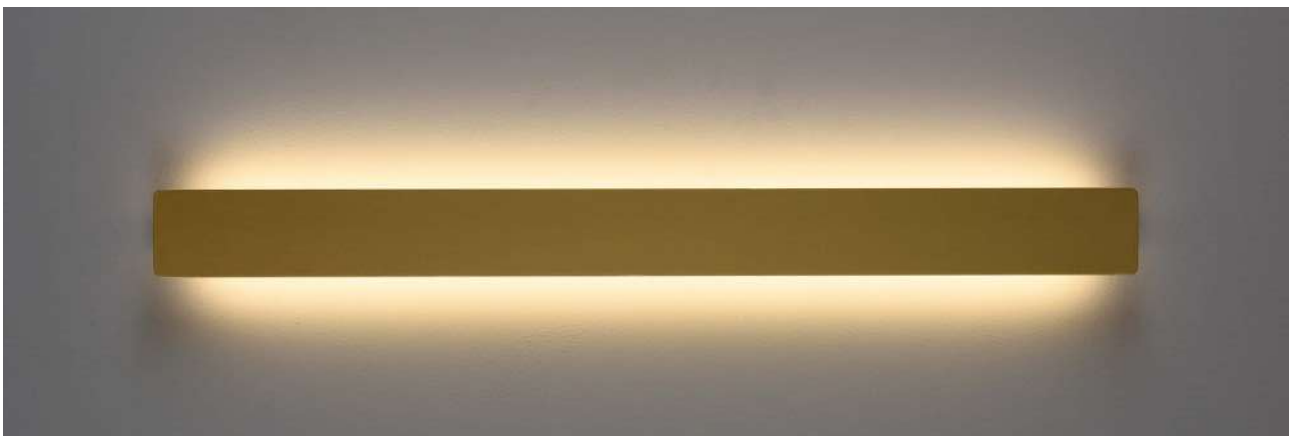

FOSCA

Metal/Acrylic - Metal/Acrílico

SIZE	FINISH	LAMP	WATT	LUM	CRI	K	ON-OFF	CLASS	IP	
	●	LED	30W	1700	>80	3000	A38330N		-	
	○	LED	30W	1700	>80	3000	A38330B		-	
	●	LED	30W	1700	>80	3000	A38330O		-	

● Textured black - NegroTexturado

○ Textured White - BlancoTexturado

● Technical Gold - Oro Técnico