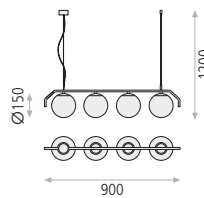

● 4xE27 LED **C816340** ⊕ -

TABLE LAMP/SOBREMESA	FINISH	LAMP	ON-OFF	CLASS	IP