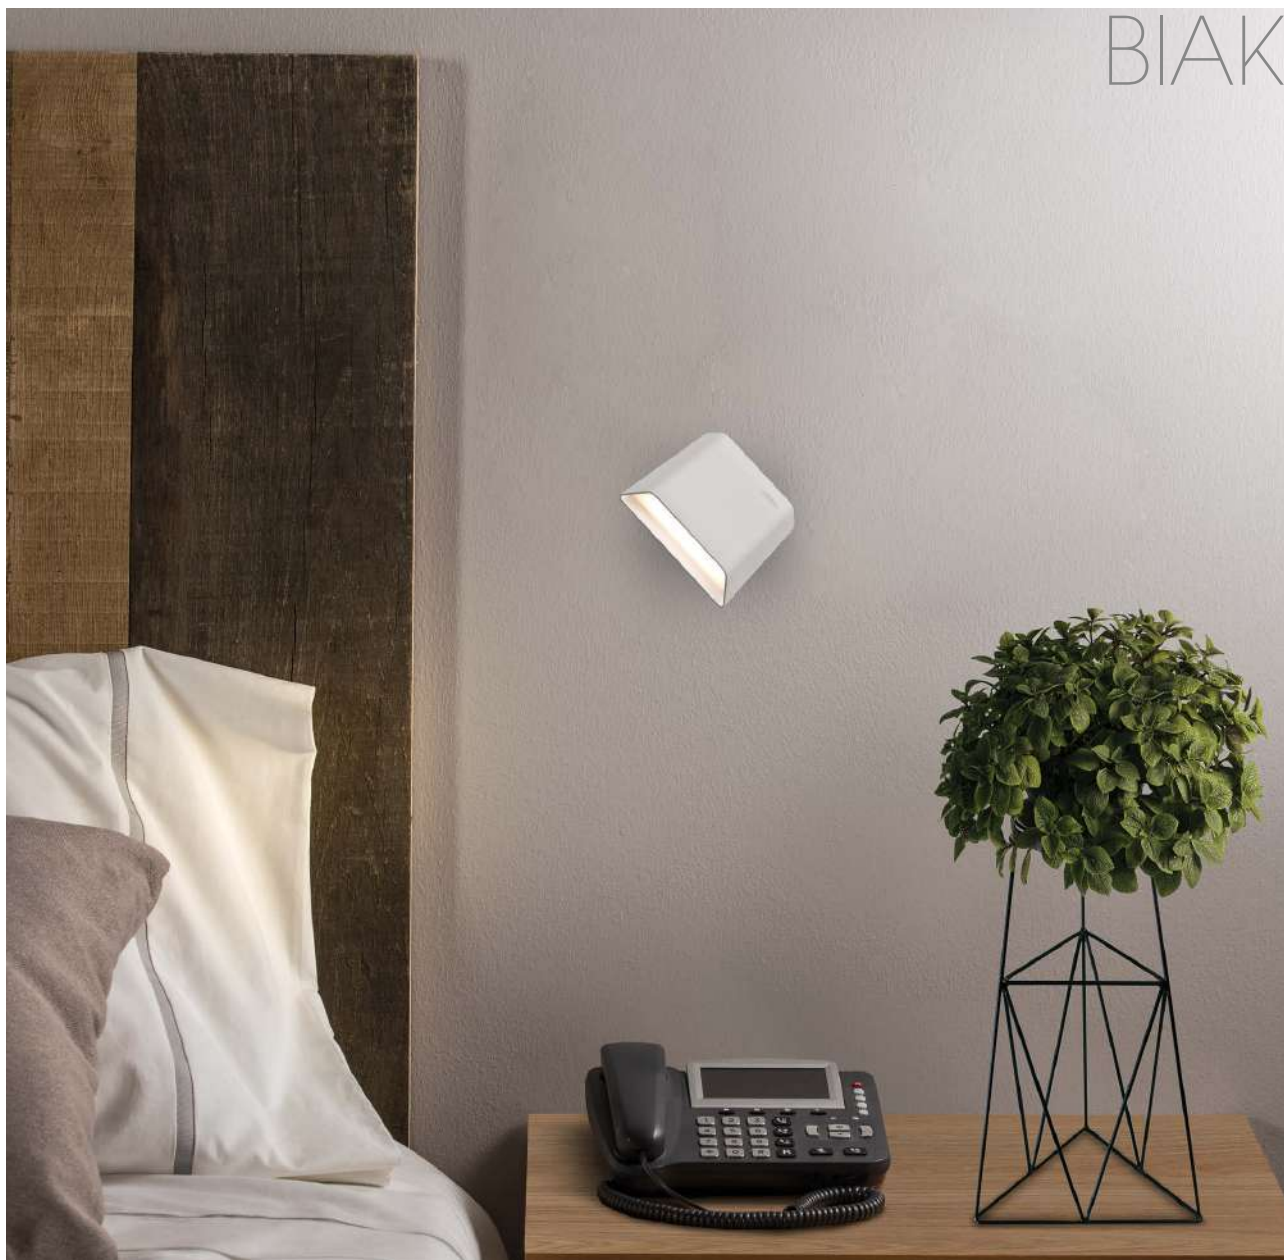

# BIAK

Metal-Metal

SIZE	FINISH	LAMP	WATT	LUM	CRI	K	ON-OFF	CLASS	IP	
	○	LED	6W	485	>80	3000	<b>A372010B</b>		-	
	●	LED	6W	485	>80	3000	<b>A372010N</b>		-	

○ Textured white - Blanco texturado

● Textured black - Negro texturado