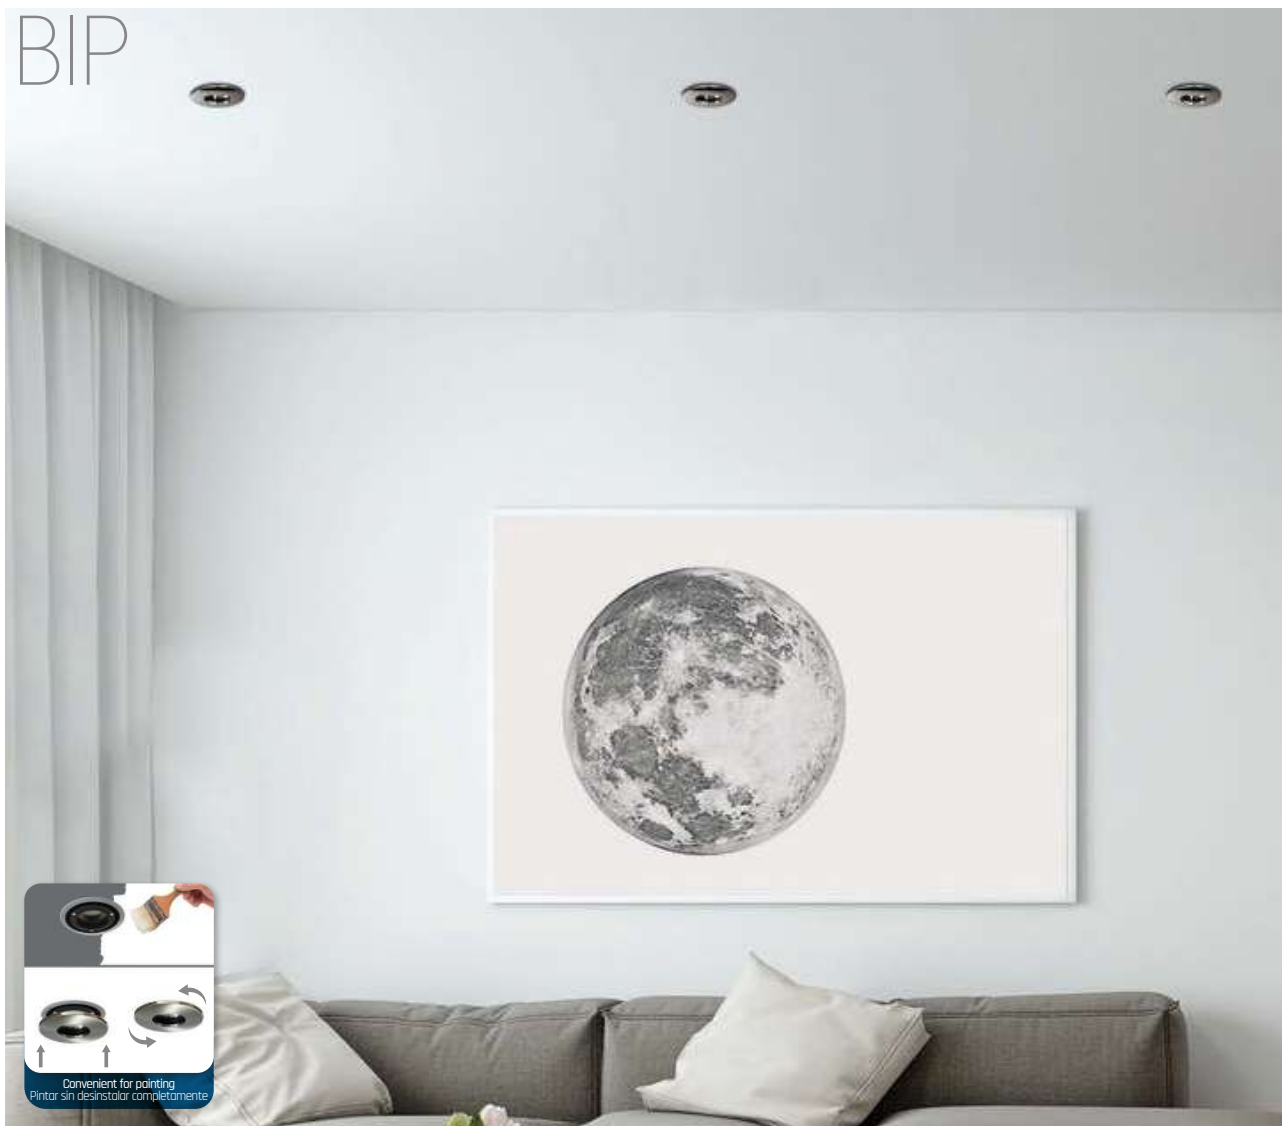

BIP

ANTI DESLUMBRAMIENTO
ANTI GLARE

BIP RECESSED