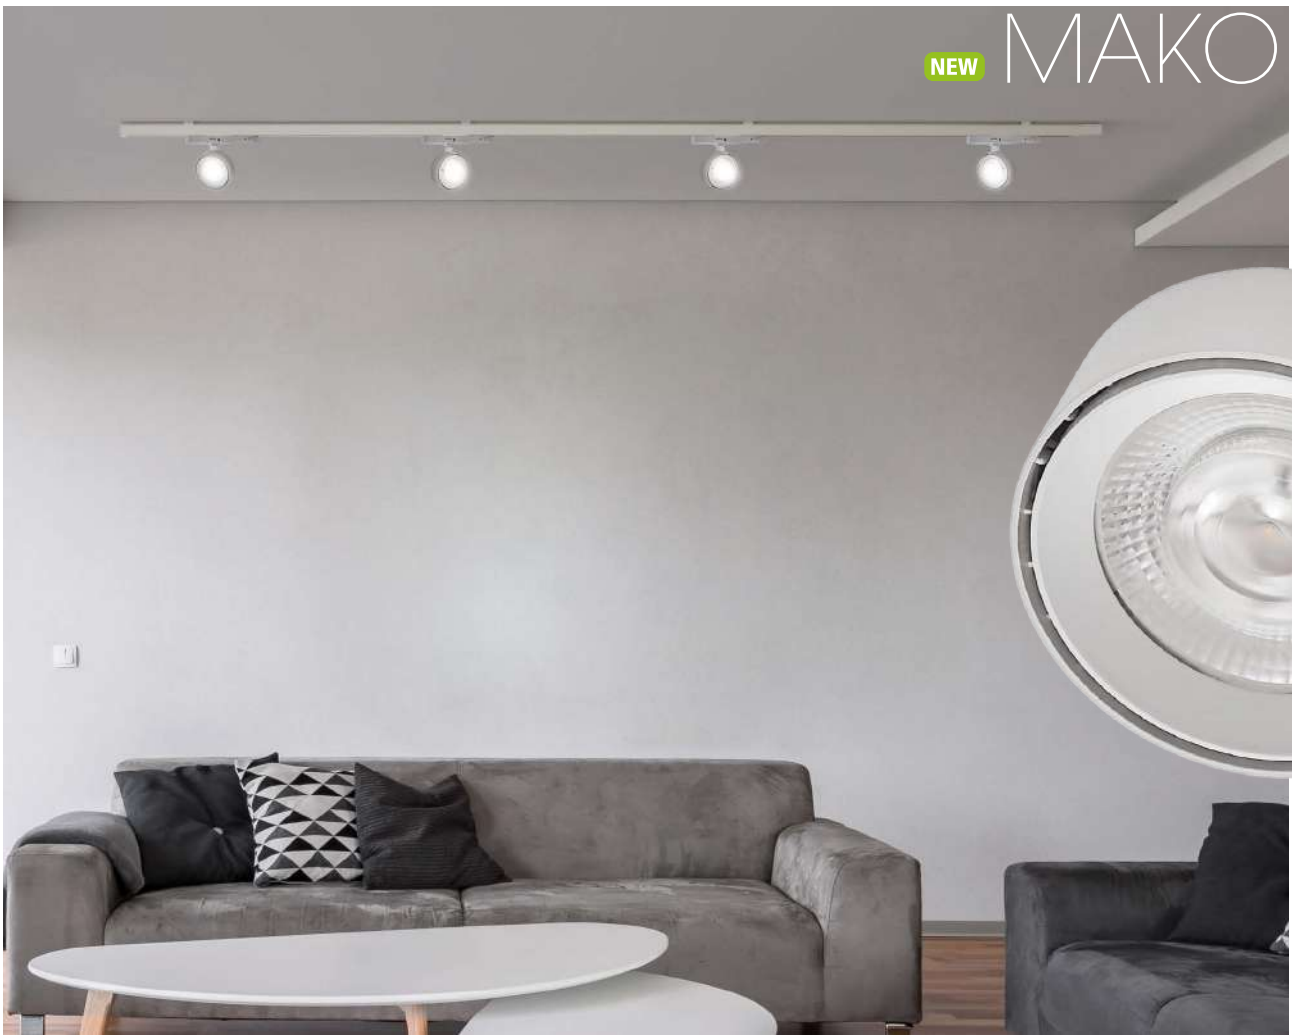

NEW MAKO

MAKO TRACK

SEE PAG. 156

3L + 1N

4 PISTAS
4 WIRE TRACKLIGHT

bridgelux.
Aluminium-Aluminio

SIZE	FINISH	LAMP	WATT	LUM	CRI	K	ON-OFF	CLASS	IP				
	○	LED	20W	1875	>80	3000	T384310B		-		355°	45°	24°
	●	LED	20W	1875	>80	3000	T384310N		-		355°	45°	24°

○ Textured White - Blanco Texturado

● Textured black - Negro Texturado