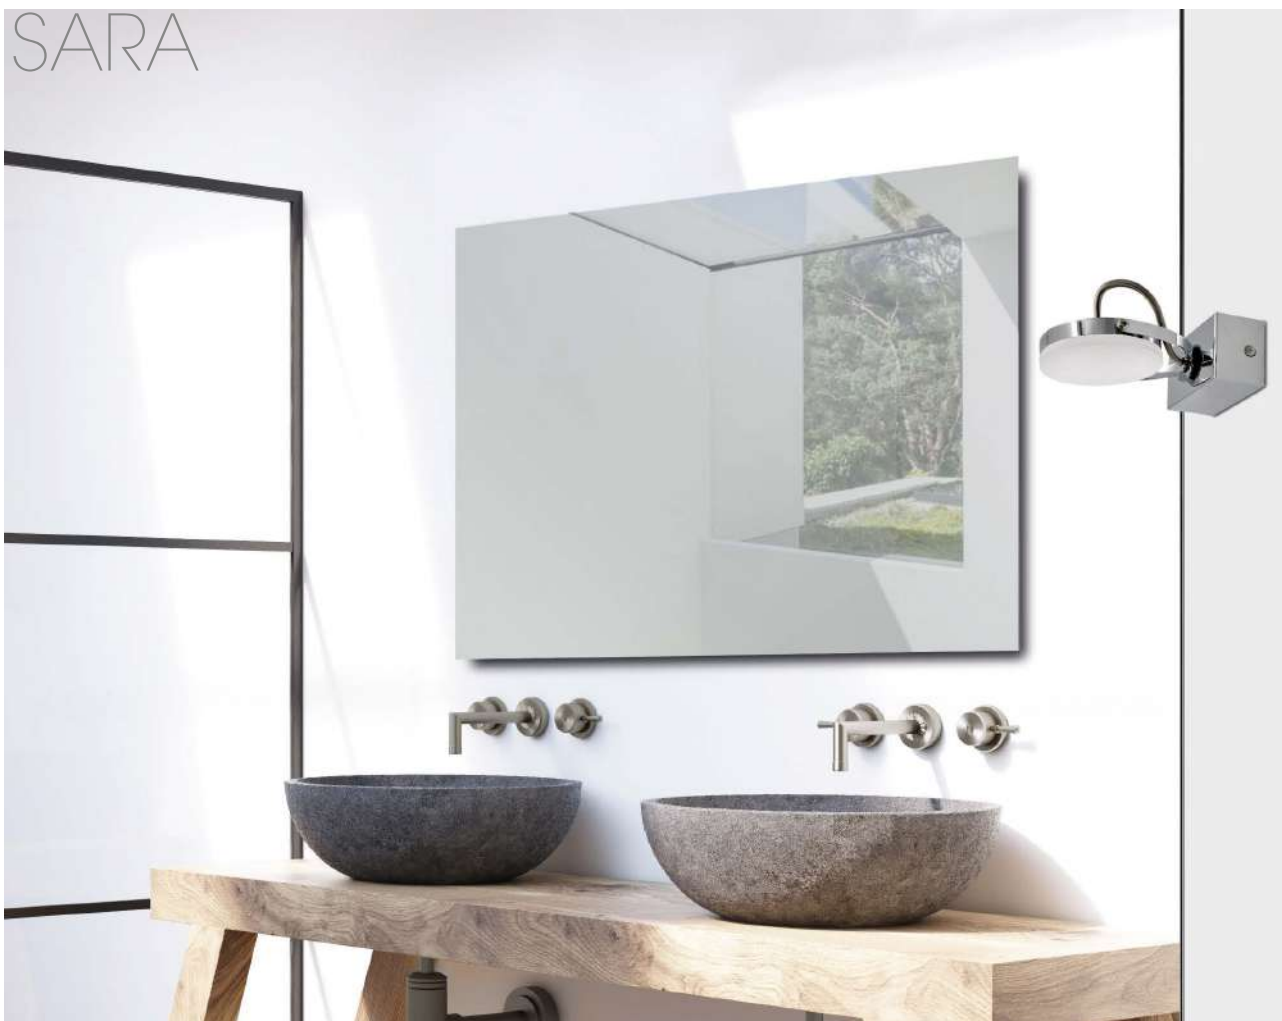

Metal/Methacrylate-Metal/Metacrilato

	90mm	FINISH	LAMP	WATT	LUM	CRI	K	ON-OFF	CLASS	IP		
		●	LED	3W	330	>80	3000	R487B1C		44		✓
		●	LED	3W	330	>80	4000	R487B11C		44		✓
	345mm	FINISH	LAMP	WATT	LUM	CRI	K	ON-OFF	CLASS	IP		
		●	LED	6W	660	>80	3000	R487R2C		44		✓
		●	LED	6W	660	>80	4000	R487R21C		44		✓
	520mm	FINISH	LAMP	WATT	LUM	CRI	K	ON-OFF	CLASS	IP		
		●	LED	9W	990	>80	3000	R487R3C		44		✓
		●	LED	9W	990	>80	4000	R487R31C		44		✓

● Chrome - Cromo