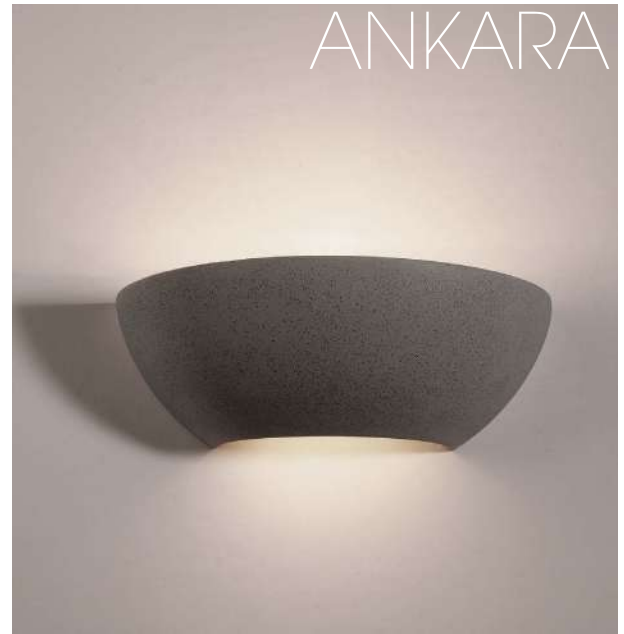

# ALBA

Plaster/Glass-Escayola/Cristal

300mm	FINISH	LAMP	ON-OFF	CLASS	IP		
	○	1xE14 LED	<b>A33861B</b>		-		✓
530mm	FINISH	LAMP	ON-OFF	CLASS	IP		
	○	2xE14 LED	<b>A33863B</b>		-		✓

○ Matt white - Blanco mate