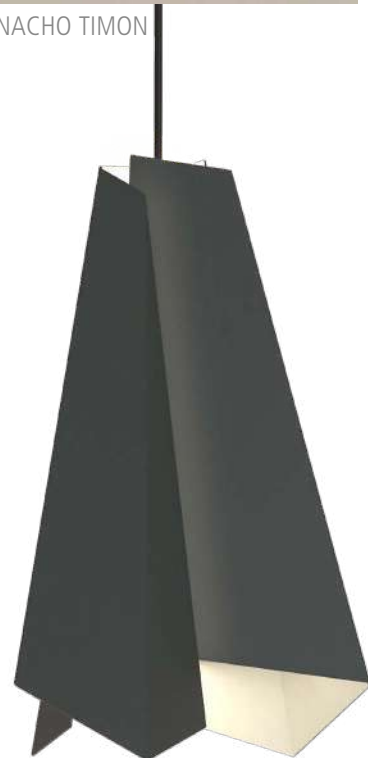

# DAMA NEW

BY NACHO TIMON

**RAL COLOUR**

Pedido mínimo requerido 25 uds (consultar)  
Minimum order required 25 units (please consult)

Metal/Methacrylate-Metal/Metacrilate

SIZE	FINISH	LAMP	ON-OFF	CLASS	IP	
	○○	1xE27 LED	<b>C8177B</b>	⊕	-	
	●○	1xE27 LED	<b>C8177BGR</b>	⊕	-	
	●●	1xE27 LED	<b>C8177OTVE</b>	⊕	-	