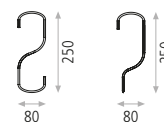

ACCESSORIES INCLUDED
ACCESORIOS INCLUIDOS

Acrylic/ABS-Acrílico/ABS

SIZE	FINISH	LAMP	ON-OFF	CLASS	IP	IK	
Cable 4M	○	1xE27 LED	S8171N	□	54	07	☑

○ White - Blanco