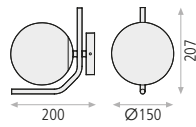

Metal/Glass-Metal/Cristal

WALL LAMP/APLIQUE	FINISH	LAMP	ON-OFF	CLASS	IP	

● 1xE27 LED **A816320** □ 44

PENDANT LAMP/COLGANTE	FINISH	LAMP	ON-OFF	CLASS	IP	

● 1xE27 LED **C816310** ⊕ -

PENDANT LAMP/COLGANTE	FINISH	LAMP	ON-OFF	CLASS	IP	

● 5xE27 **C816350** ⊕ -

PENDANT LAMP/COLGANTE	FINISH	LAMP	ON-OFF	CLASS	IP	

● 4xE27 LED **C816340** ⊕ -

TABLE LAMP/SOBREMESA	FINISH	LAMP	ON-OFF	CLASS	IP	

● 1xE27 LED **S816310** □ -

FLOOR LAMP/PIE	FINISH	LAMP	ON-OFF	CLASS	IP	

● 1xE27 LED **H816310** □ -

● Antique gold/Opal - Oro viejo/Opal