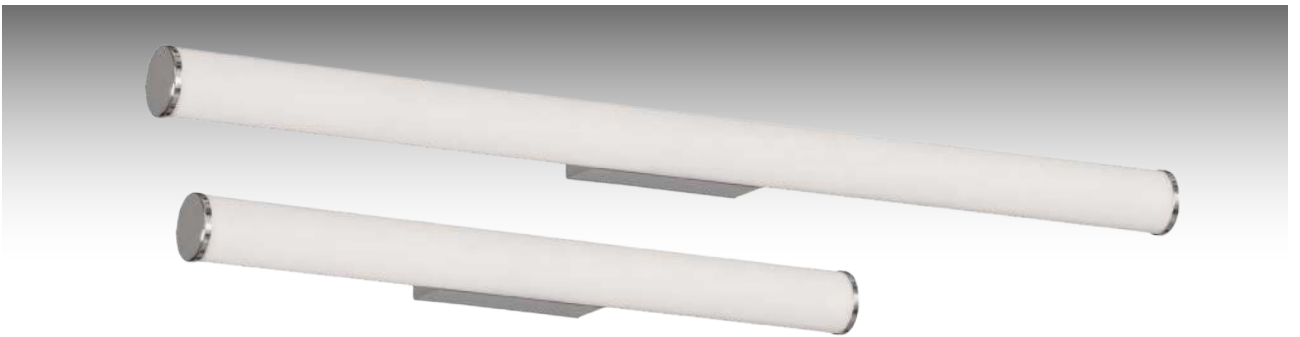

URA

Metal/Methacrylate-Metal/Metacrilato

	FINISH	LAMP	WATT	LUM	CRI	K	ON-OFF	CLASS	IP	
585mm	●	LED	19W	1940	>80	4000	A329821C	□	44	☐
885mm	●	LED	25W	2553	>80	4000	A329831C	□	44	☐

● Opal/Chrome-Opal/Cromo