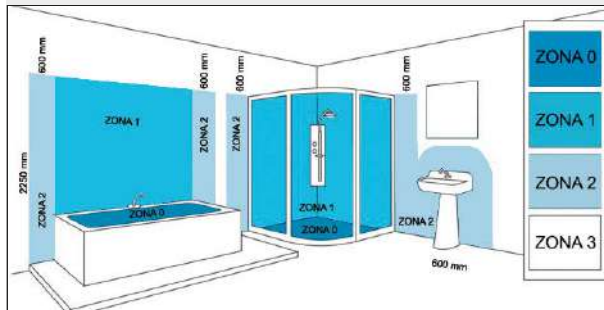

PROTECTION RATE GRADO DE PROTECCIÓN

Protection rate against dust and water.
Resistencia del artículo a la entrada de partículas externas como polvo y agua.

- Zona 0 IP67 / IP68
- Zona 1 IP45 / IP55 / P65
- Zona 2 IP44 Como mínimo / At least
- Zona 3 Sin requisitos especiales / Without special requirements