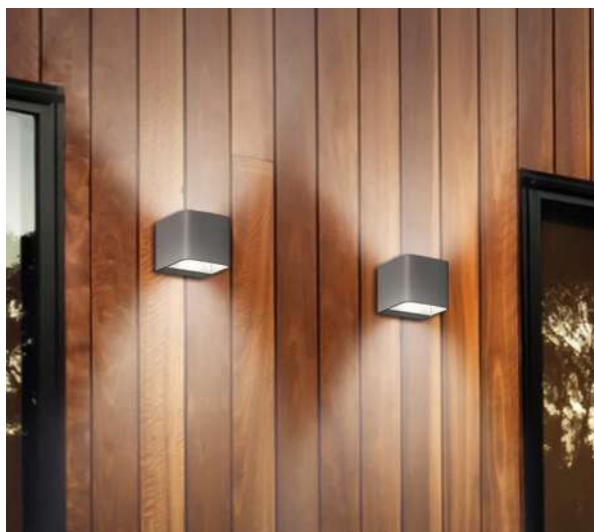

LIMA

Aluminium/Acrylic-Auminio/Acrílico

SIZE	FINISH	LAMP	WATT	LUM	CRI	K	ON-OFF	CLASS	IP	IK	
	●	LED	5W	525	>80	3000	A20061GR	⊕	54	07	

● Grey - Gris

Aluminium/Acrylic-Auminio/Acrílico

SIZE	FINISH	LAMP	WATT	LUM	CRI	K	ON-OFF	CLASS	IP	IK	
	●	LED	5W	525	>80	3000	A20058GR	⊕	54	07	

● Grey - Gris